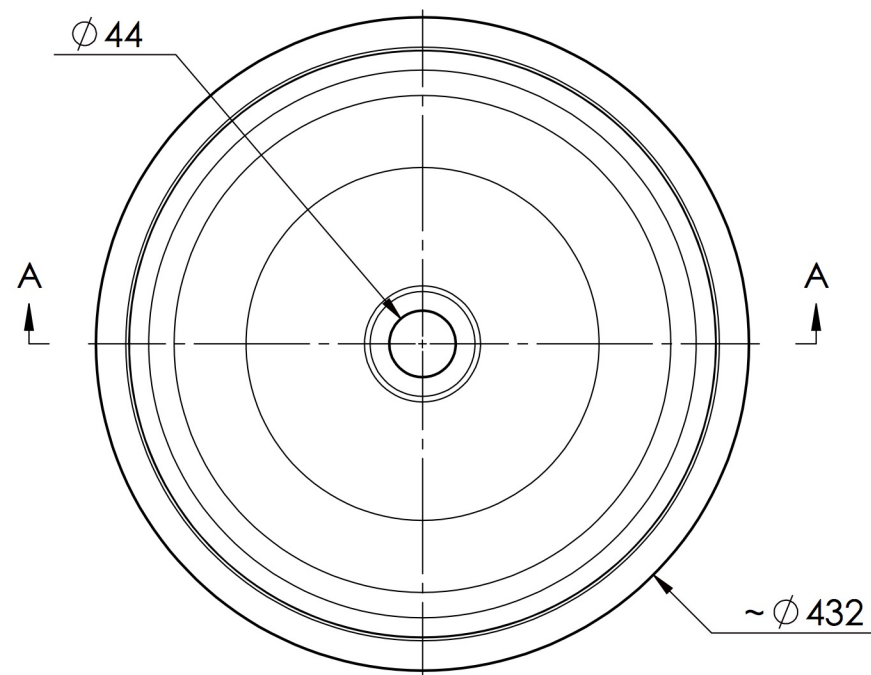

Bottom view

CAMELO round 432 C