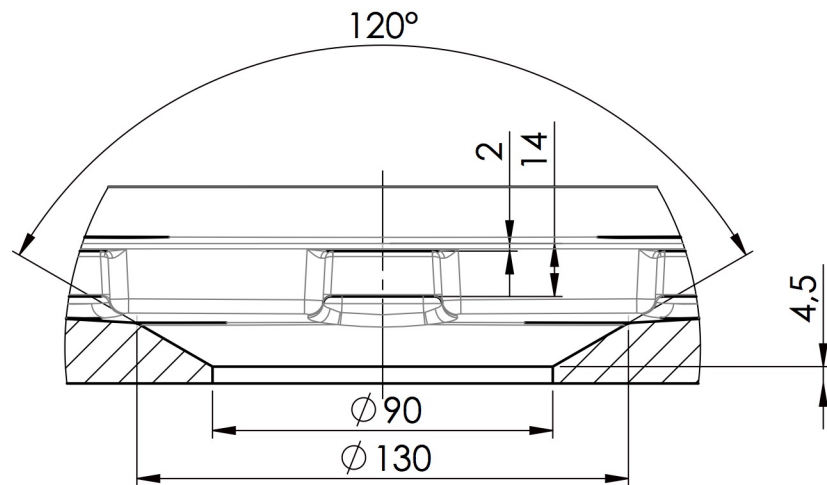

Bottom view - feet position

TOLERANCE: +3/-3 mm

# RILIEVO 1000 x 800