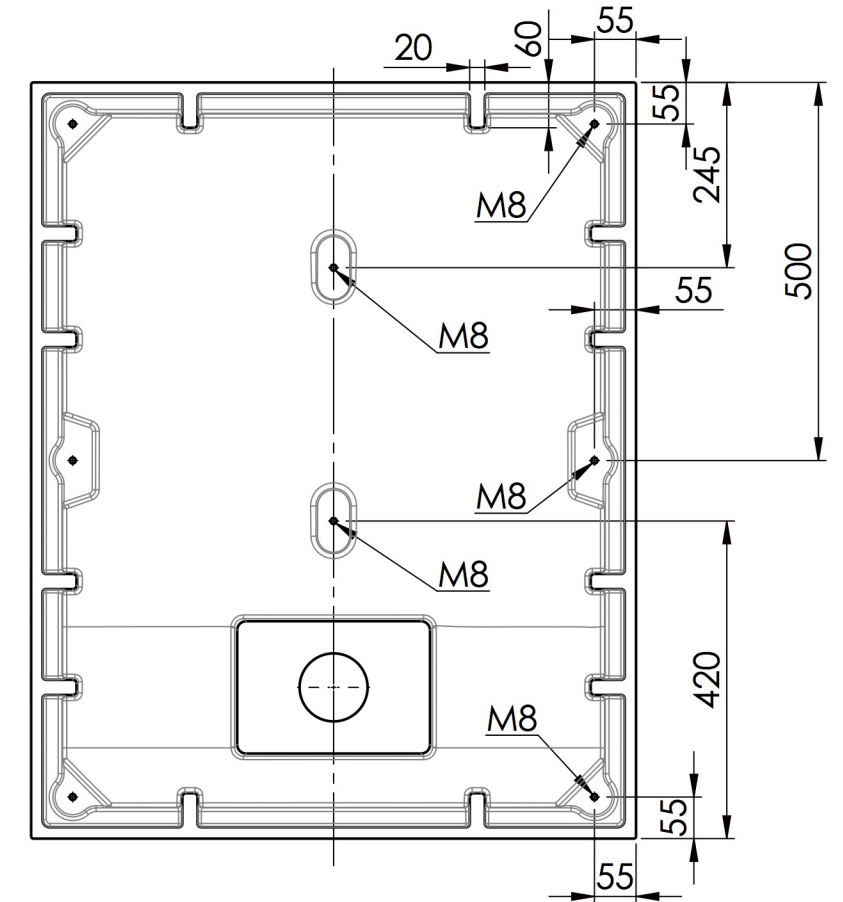

Bottom view - feet position

TOLERANCE: +3/-3 mm

# RILIEVO 1000 x 800