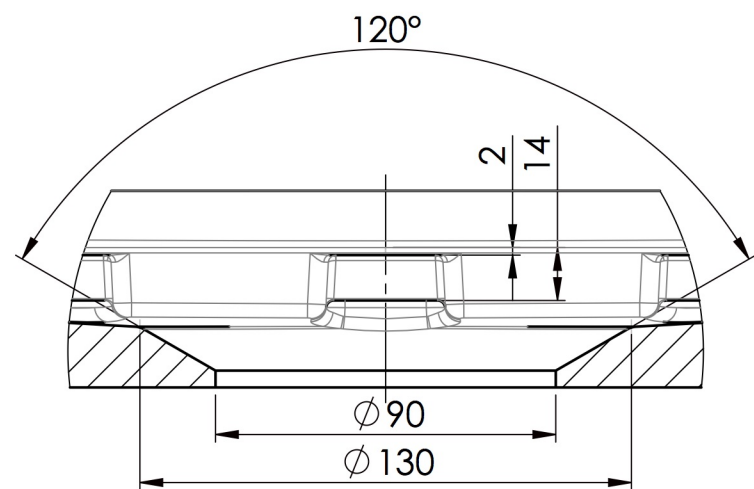

Bottom view - feet position

C (1:2)

TOLERANCE: +3/-3 mm

# RILIEVO 1200 x 700