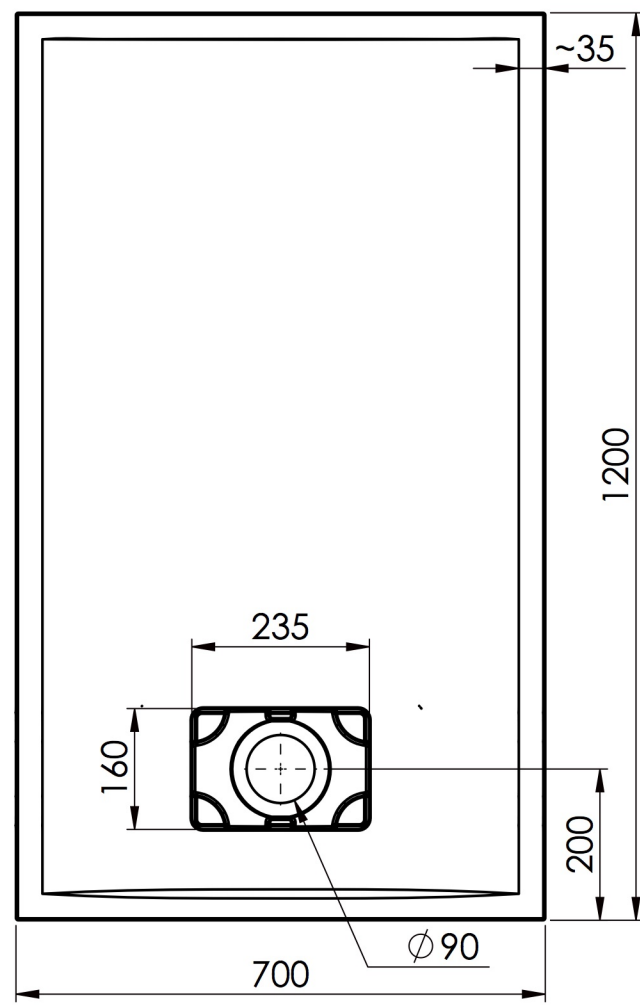

Bottom view - feet position

C (1:2)

TOLERANCE: +3/-3 mm

# RILIEVO 1200 x 700