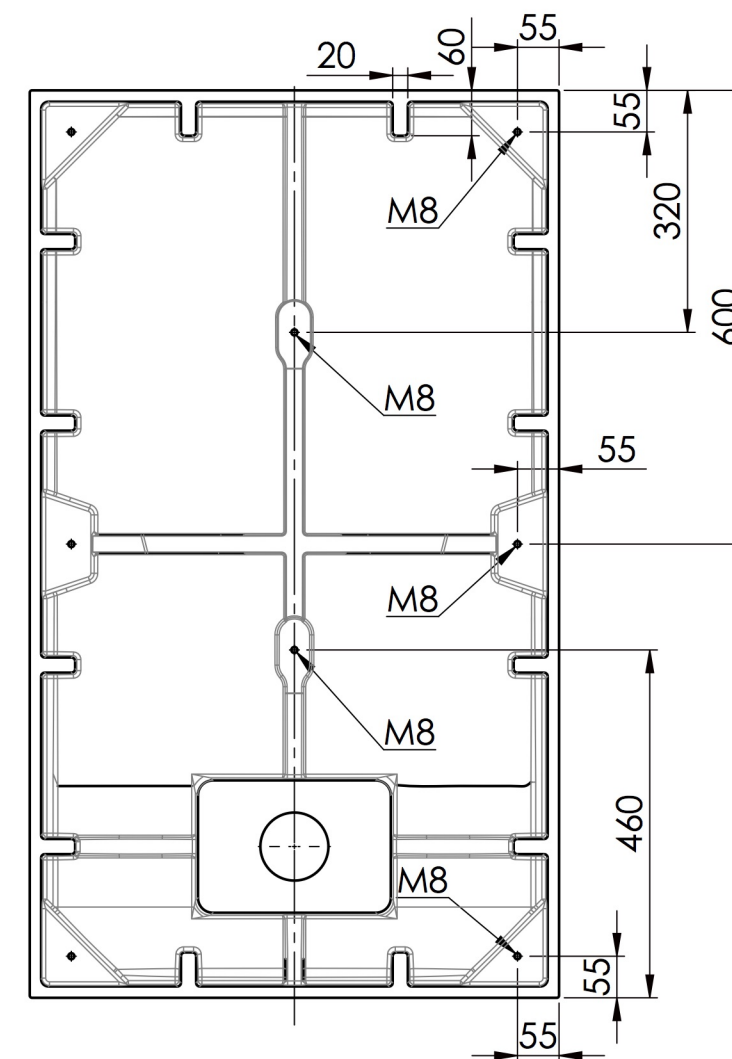

Bottom view - feet position

C (1:2)

TOLERANCE: +3/-3 mm

# RILIEVO 1200 x 700