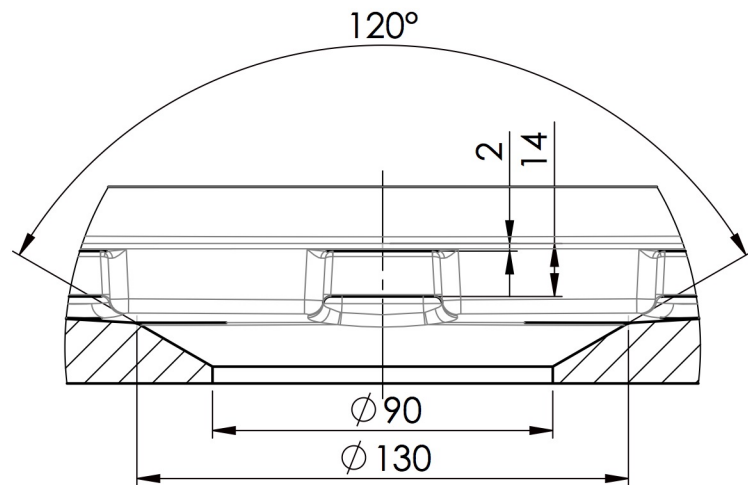

Bottom view - feet position

TOLERANCE: +3/-3 mm

RILIEVO 1200 x 800