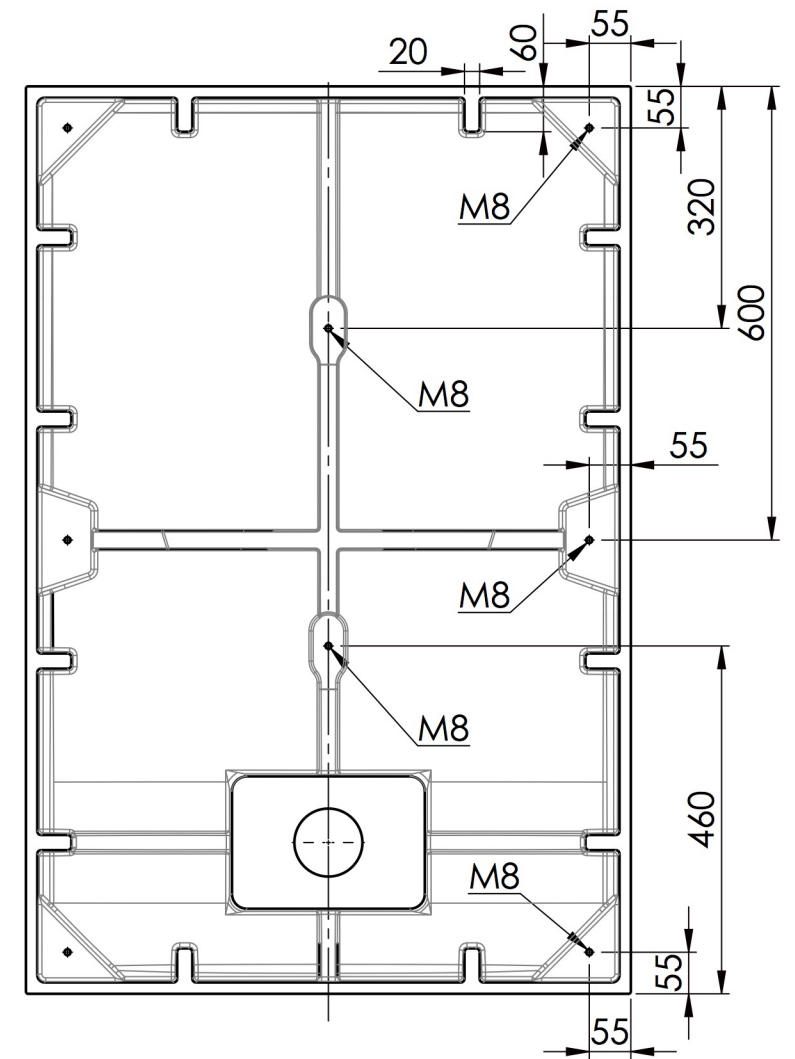

Bottom view - feet position

TOLERANCE: +3/-3 mm

RILIEVO 1200 x 800