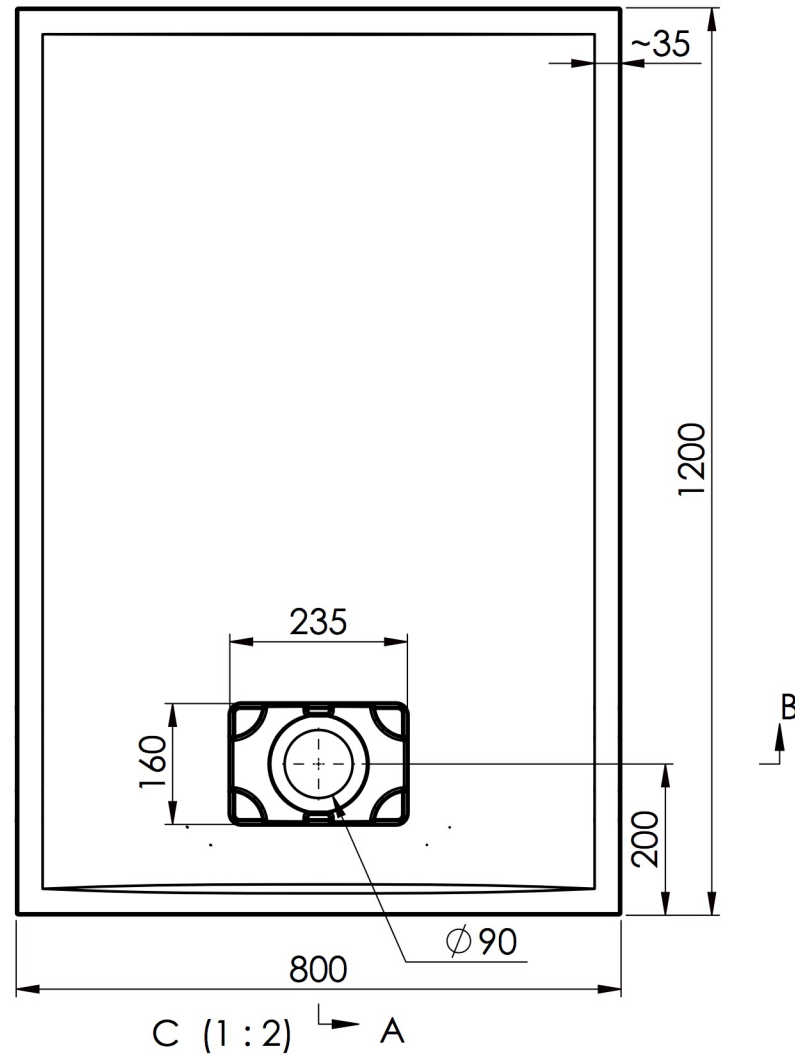

Bottom view - feet position

TOLERANCE: +3/-3 mm

RILIEVO 1200 x 800