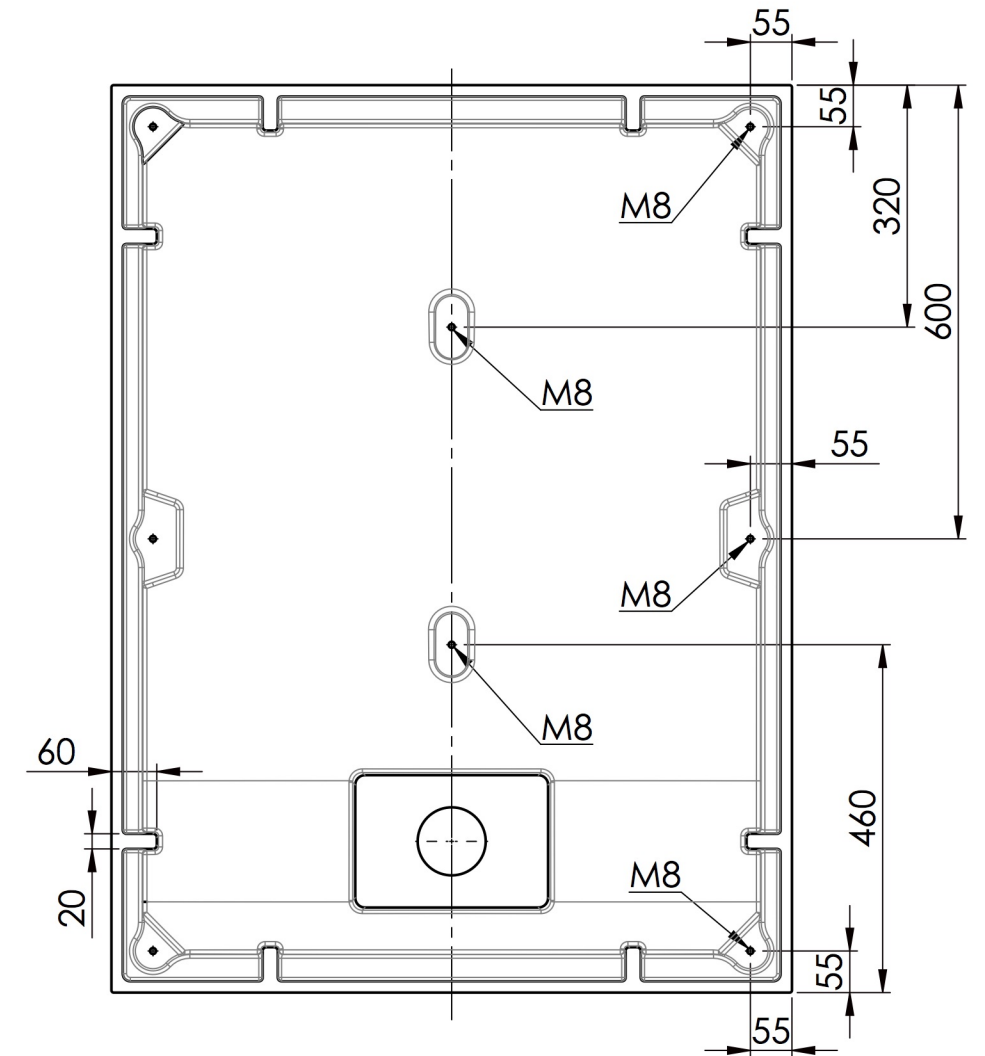

Bottom view - feet position

TOLERANCE: +3/-3 mm

C (1 : 2)

# RILIEVO 1200 x 900