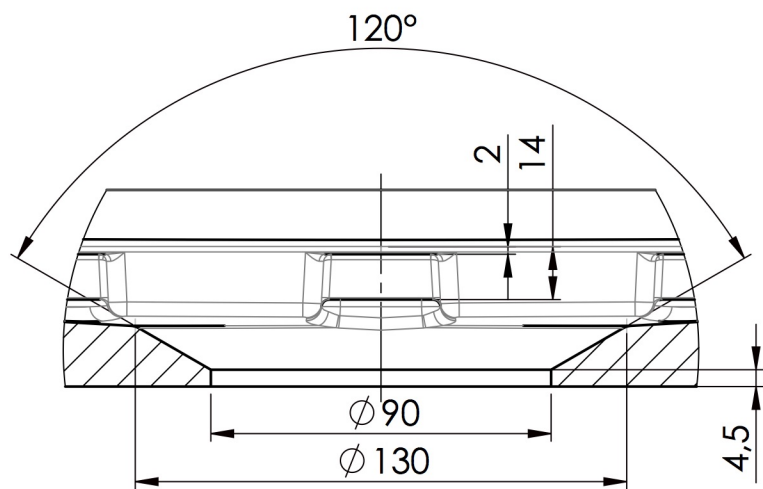

Bottom view - feet position

TOLERANCE: +3/-3 mm

C (1 : 2)

# RILIEVO 1200 x 900