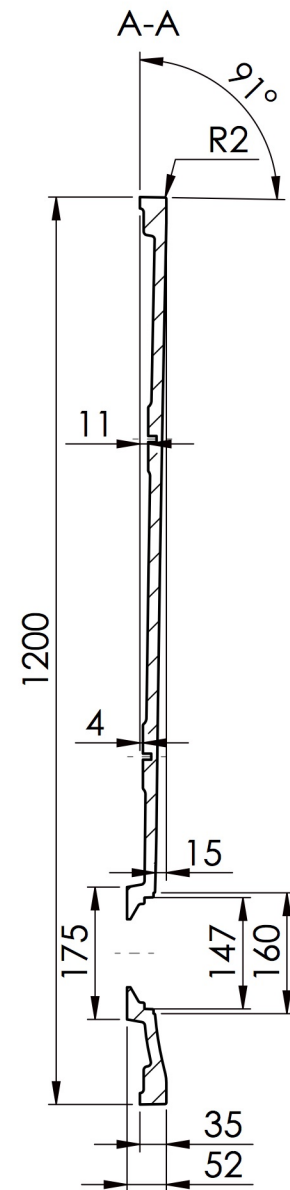

Bottom view - feet position

TOLERANCE: +3/-3 mm

C (1 : 2)

# RILIEVO 1200 x 900