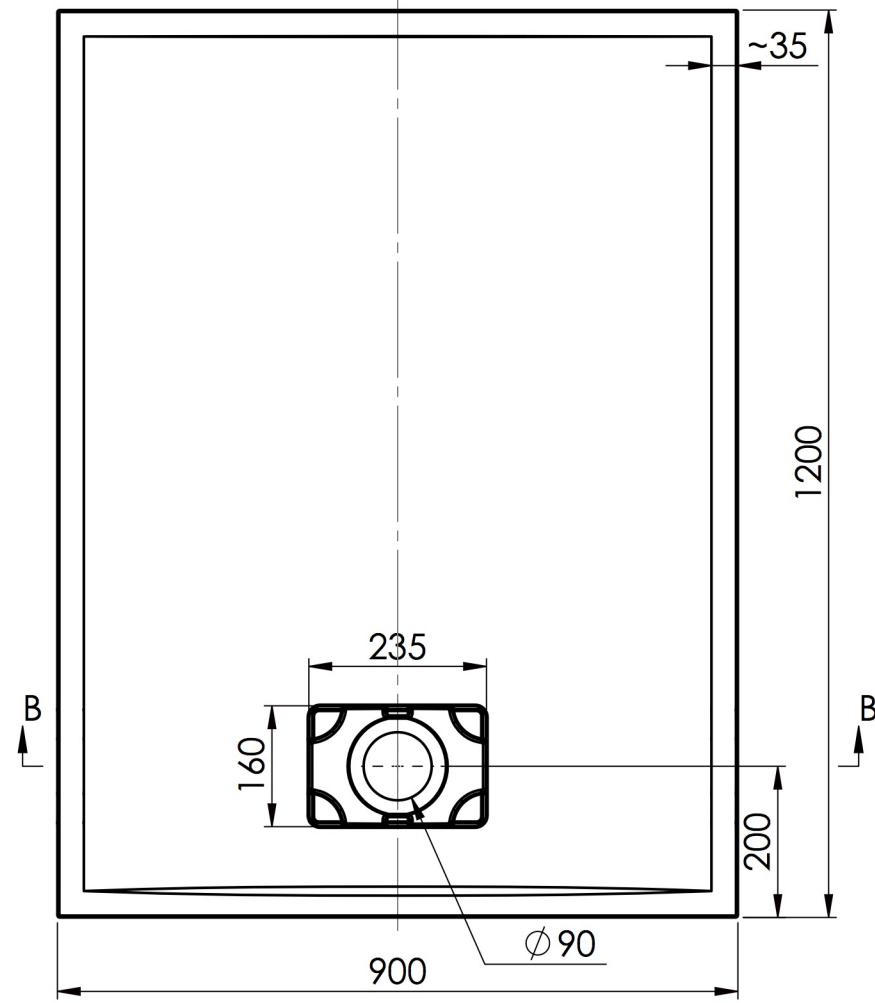

Bottom view - feet position

TOLERANCE: +3/-3 mm

C (1 : 2)

# RILIEVO 1200 x 900