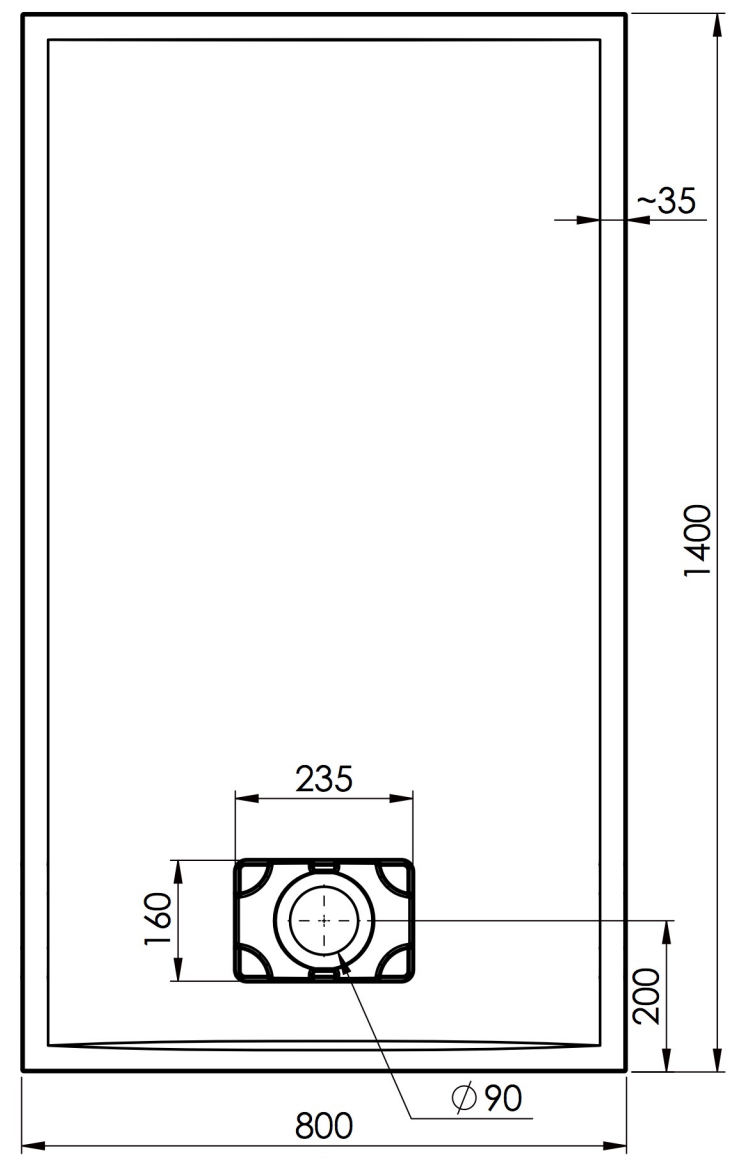

TOLERANCE: +3/-3 mm

Bottom view - feet position

# RILIEVO 1400 x 800