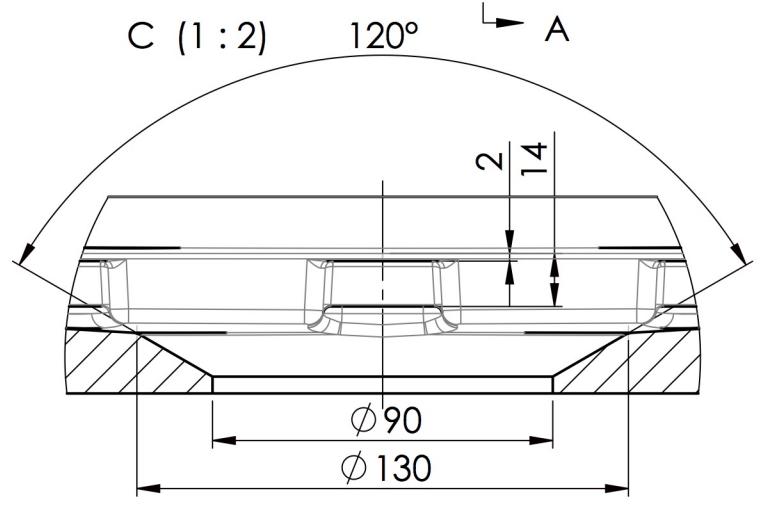

TOLERANCE: +3/-3 mm

Bottom view - feet position

# RILIEVO 1400 x 800