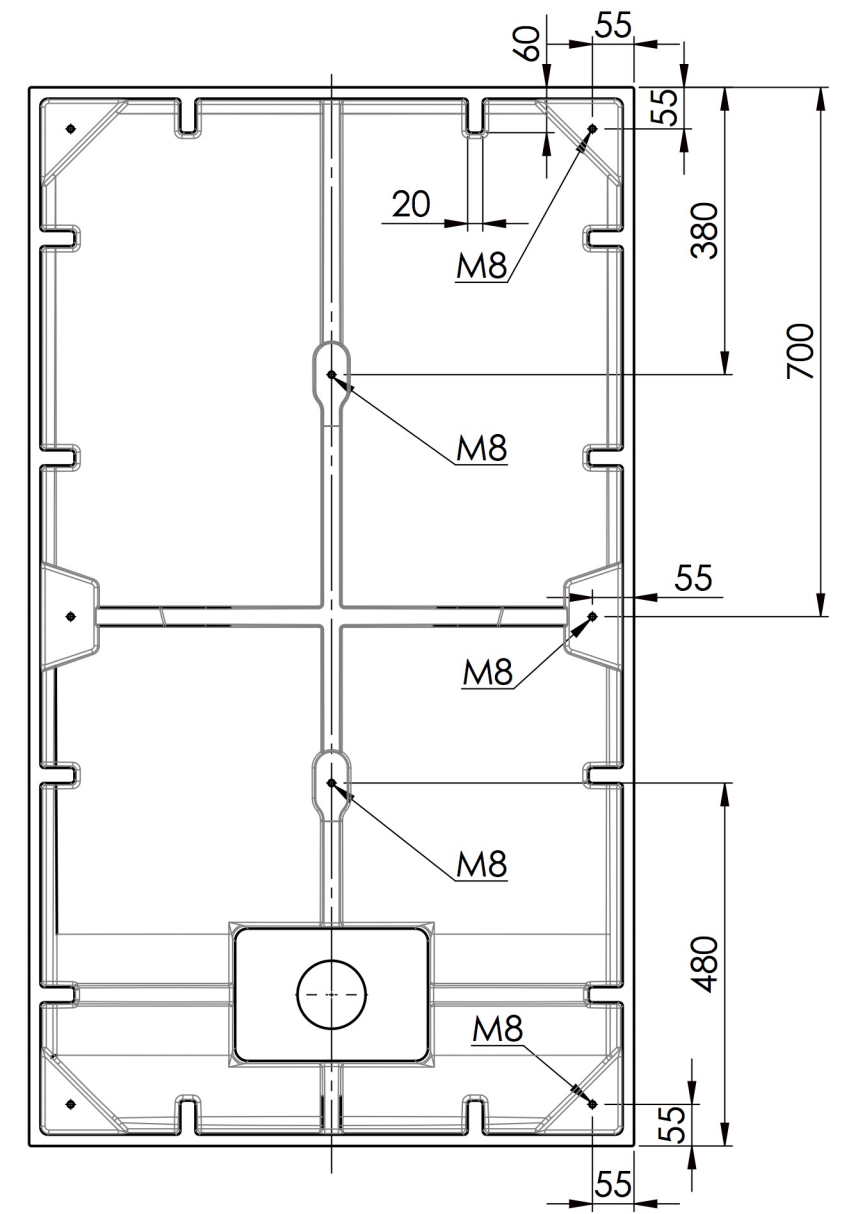

TOLERANCE: +3/-3 mm

Bottom view - feet position

# RILIEVO 1400 x 800