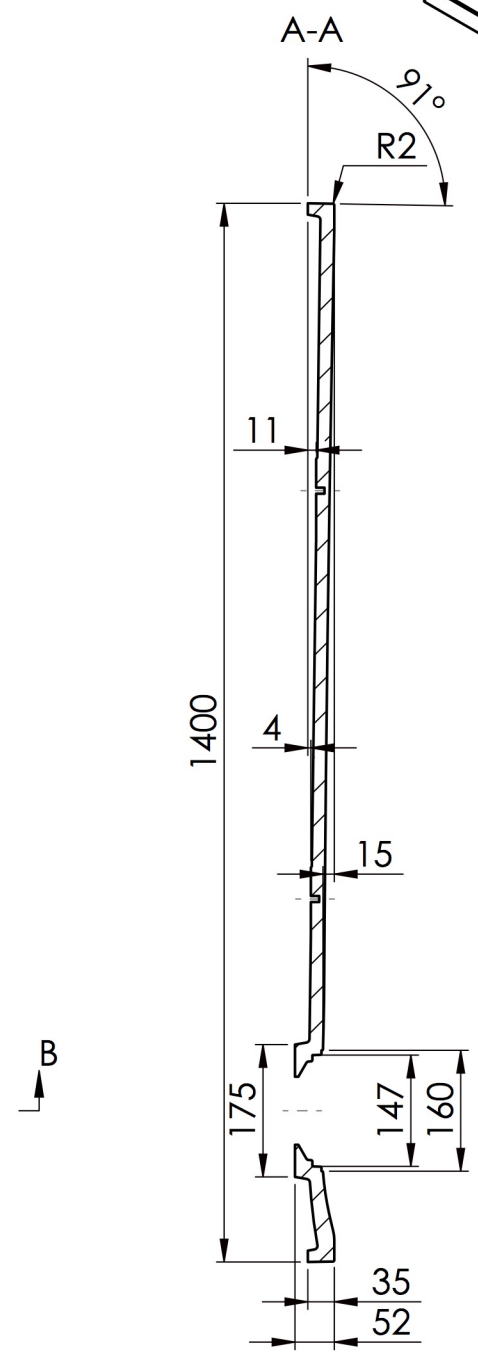

TOLERANCE: +3/-3 mm

Bottom view - feet position

# RILIEVO 1400 x 800