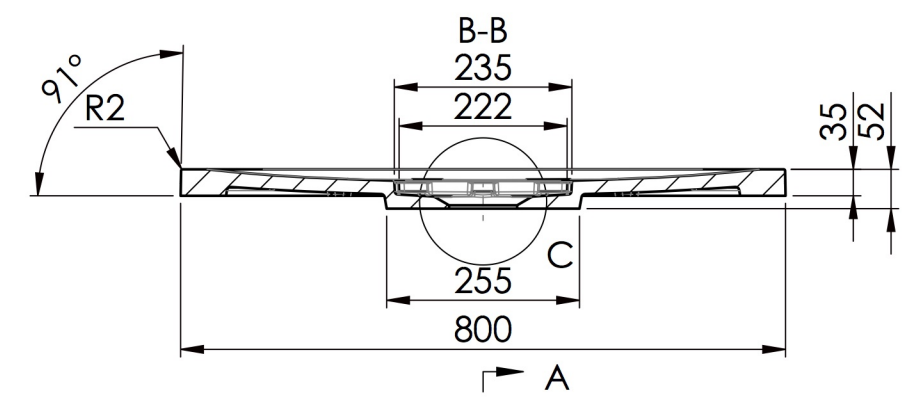

TOLERANCE: +3/-3 mm

Bottom view - feet position

# RILIEVO 1400 x 800