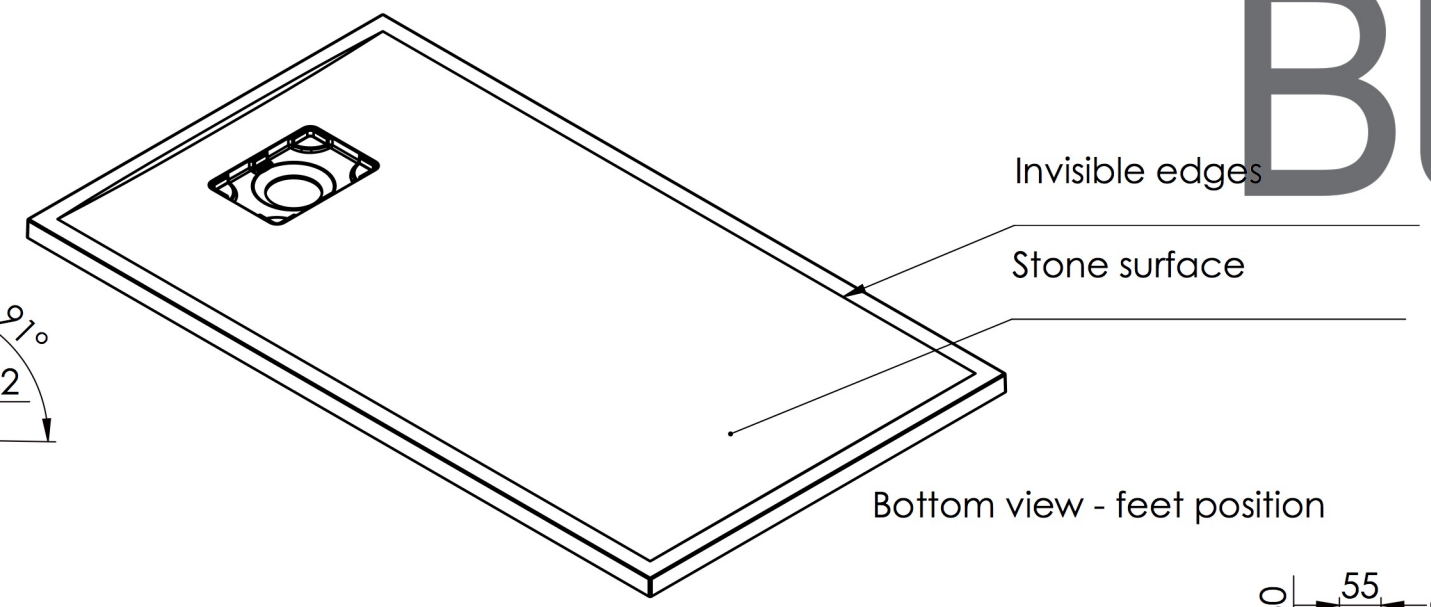

TOLERANCE: +3/-3 mm

Bottom view - feet position

# RILIEVO 1400 x 800