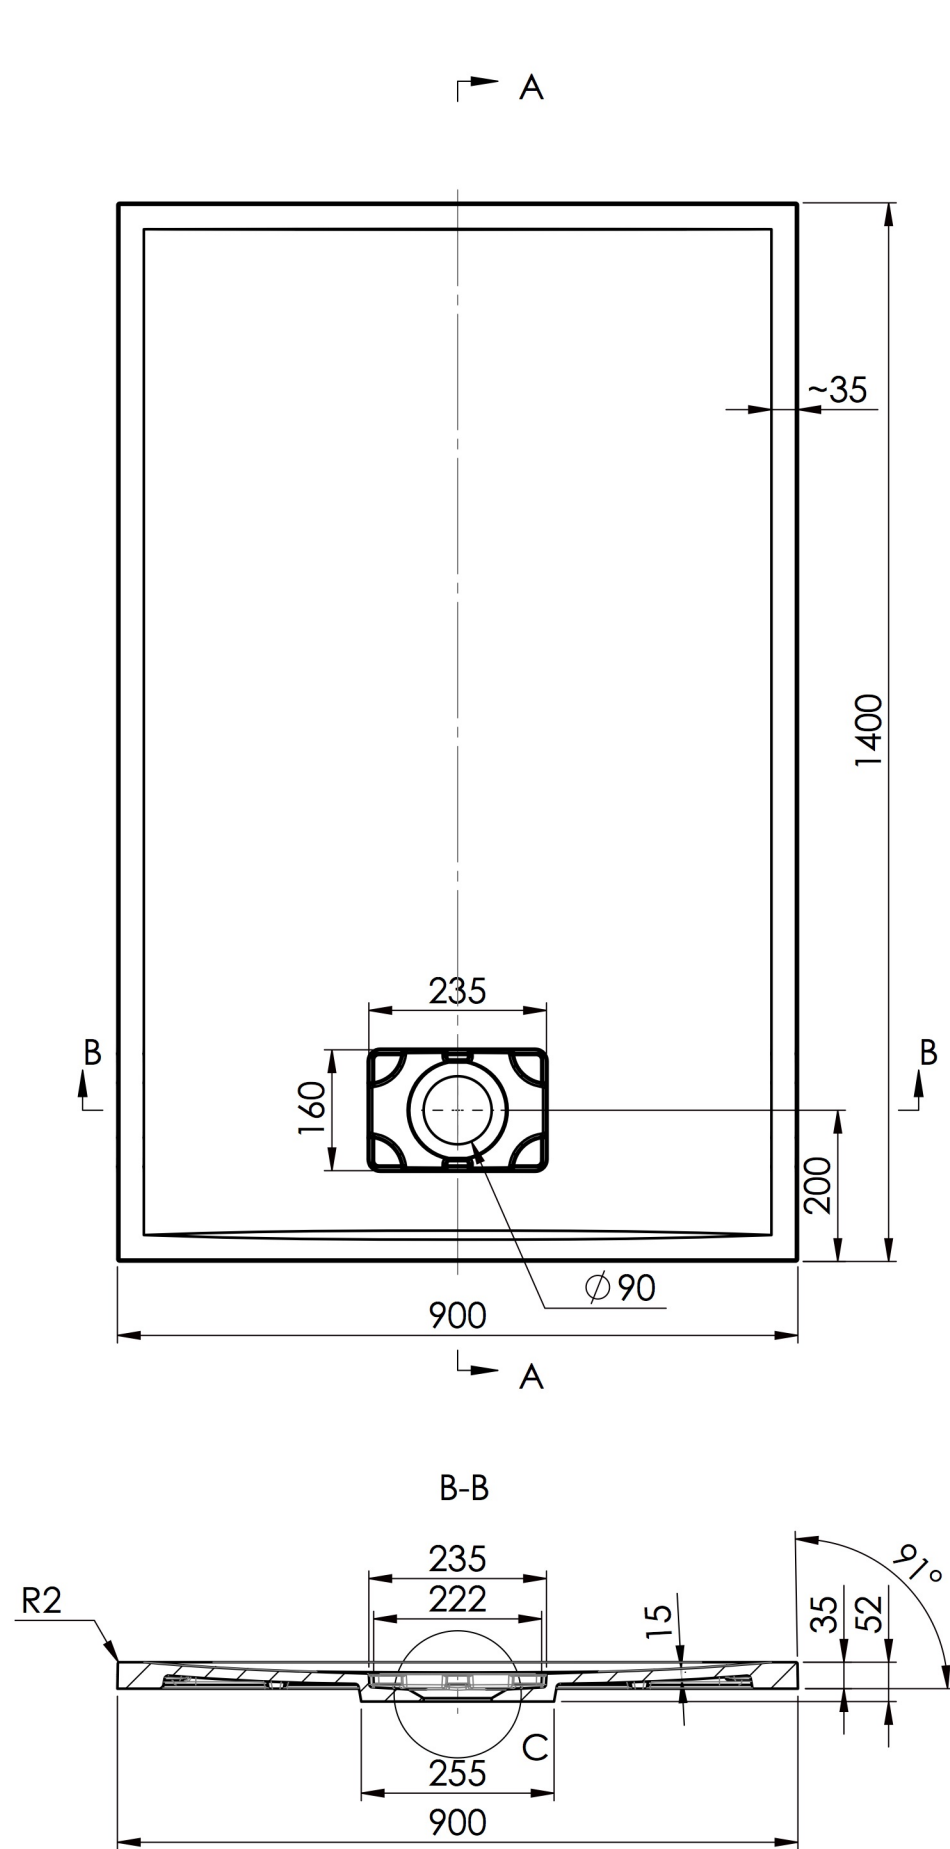

TOLERANCE: +3/-3 mm

Invisible edges

Stone surface

Bottom view - feet position

RILIEVO 1400 x 900