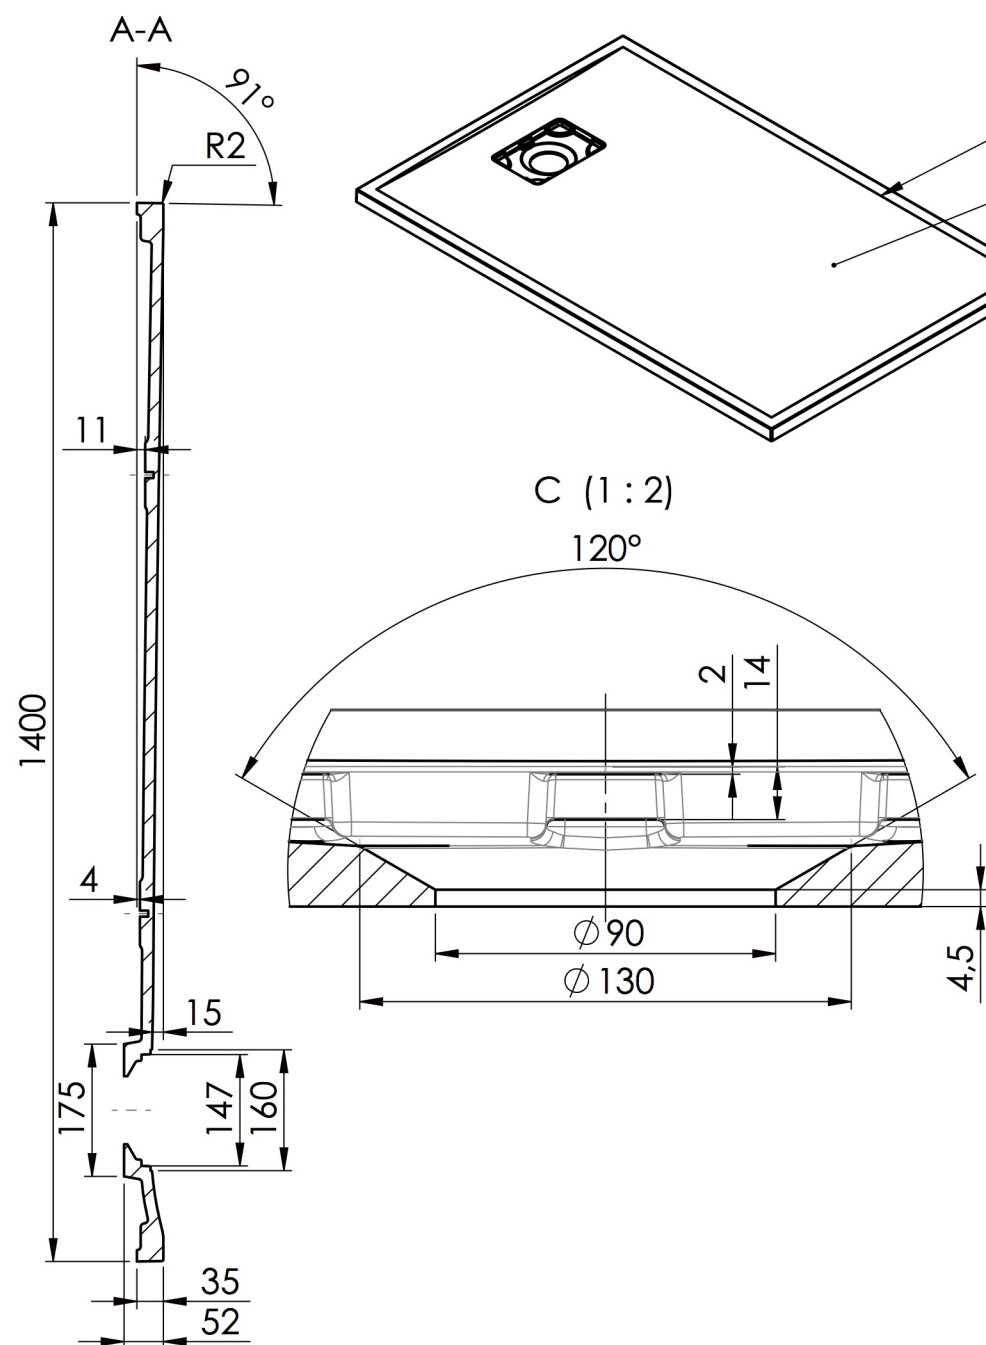

TOLERANCE: +3/-3 mm

Invisible edges

Stone surface

Bottom view - feet position

RILIEVO 1400 x 900