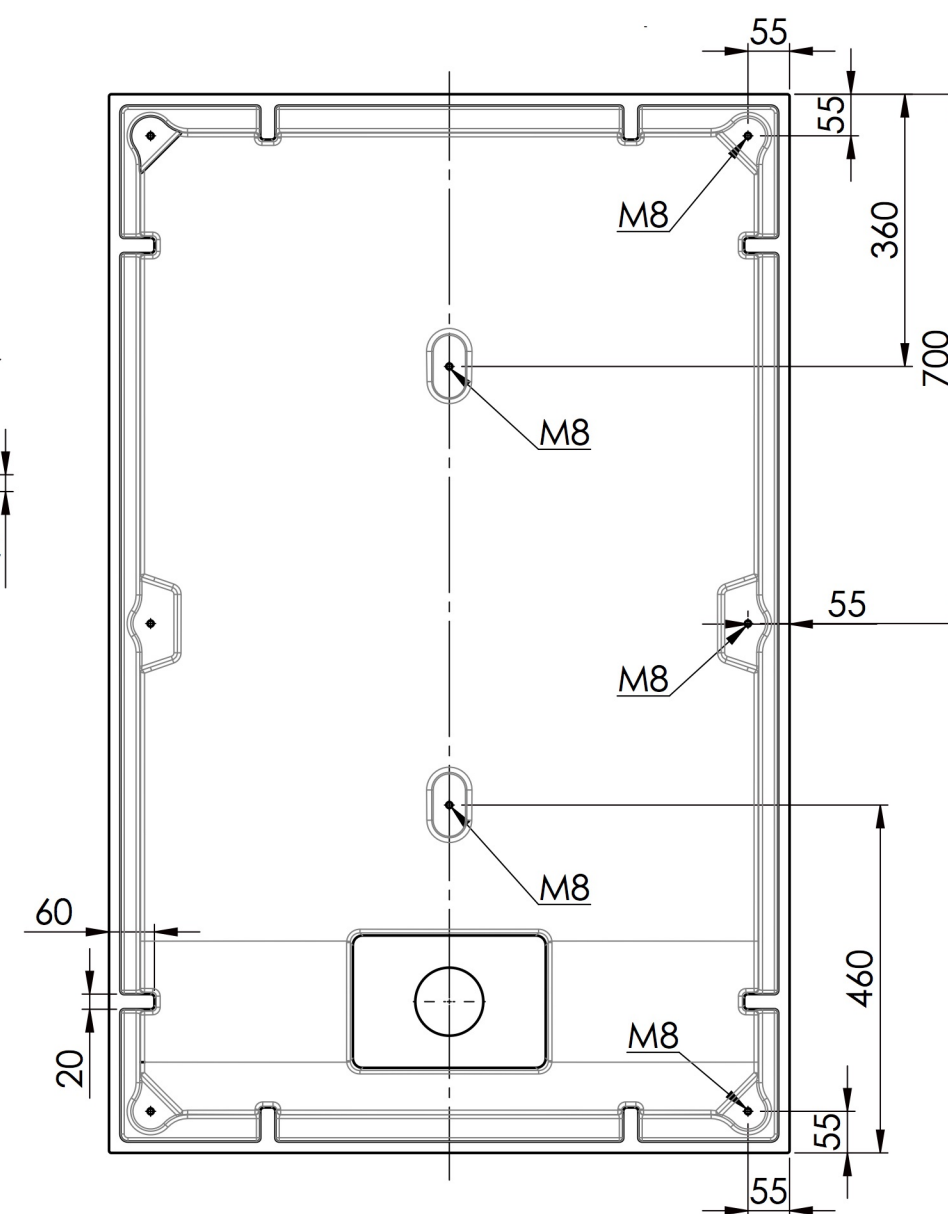

TOLERANCE: +3/-3 mm

Invisible edges

Stone surface

Bottom view - feet position

RILIEVO 1400 x 900