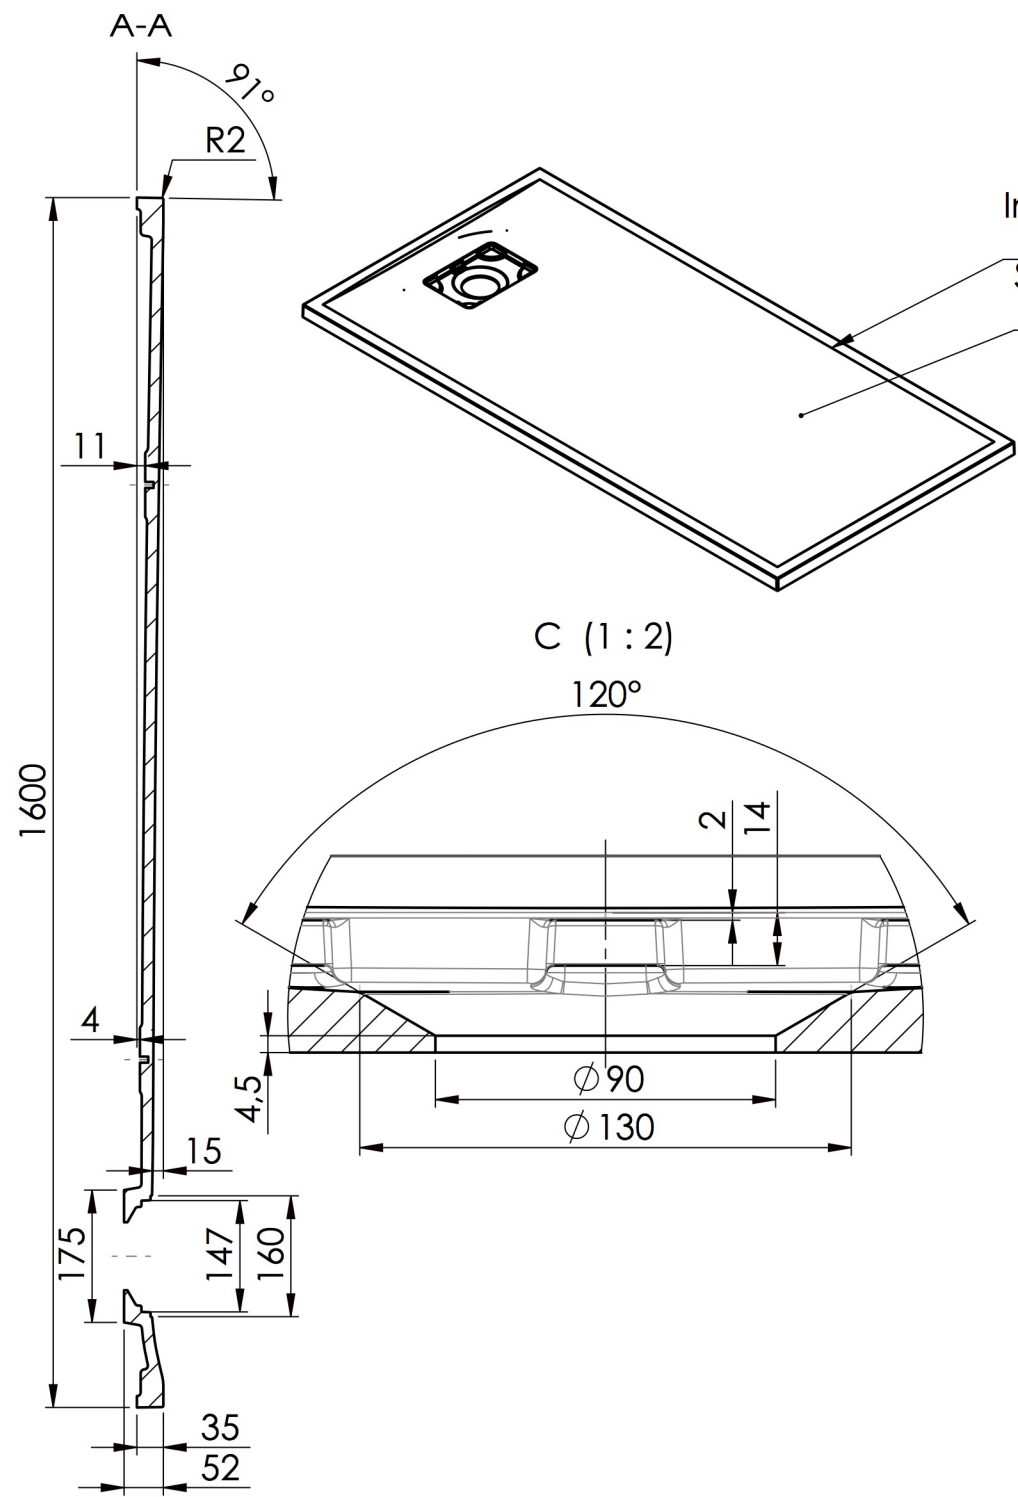

TOLERANCE: +3/-3 mm

Invisible edges  
Stone surface  
Bottom view - feet position

# RILIEVO 1600 x 800