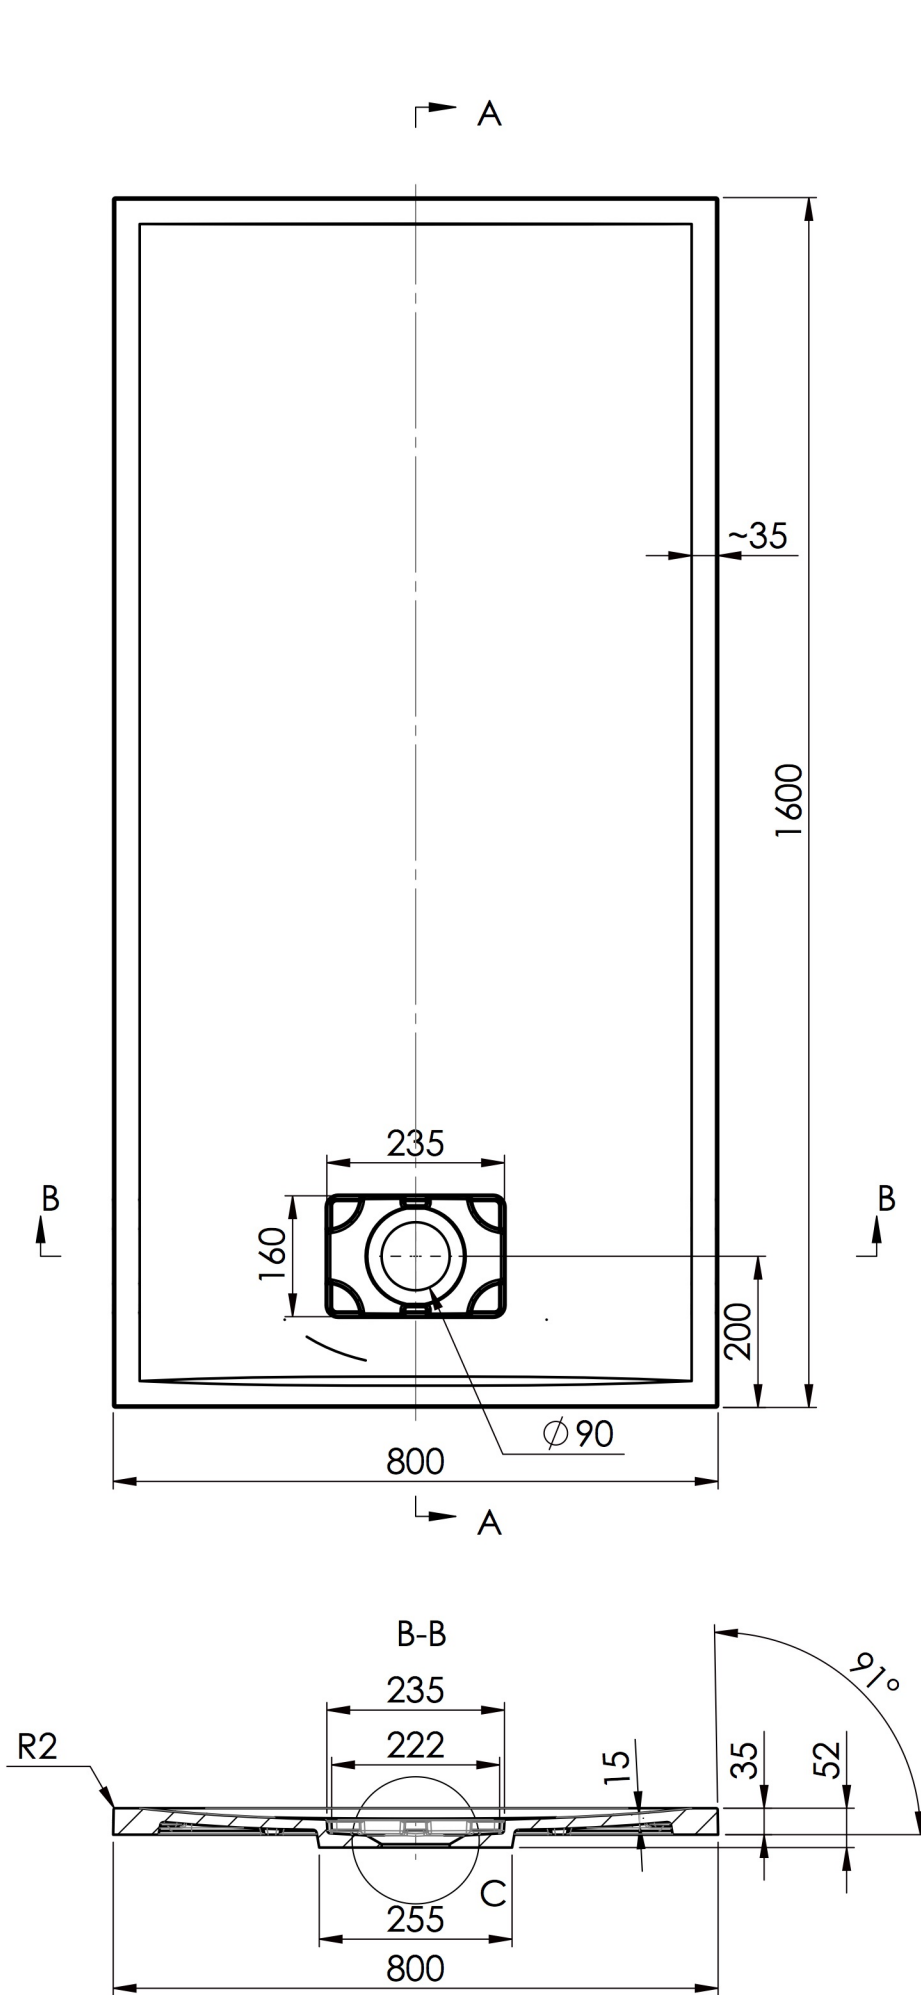

TOLERANCE: +3/-3 mm

Invisible edges  
Stone surface  
Bottom view - feet position

# RILIEVO 1600 x 800