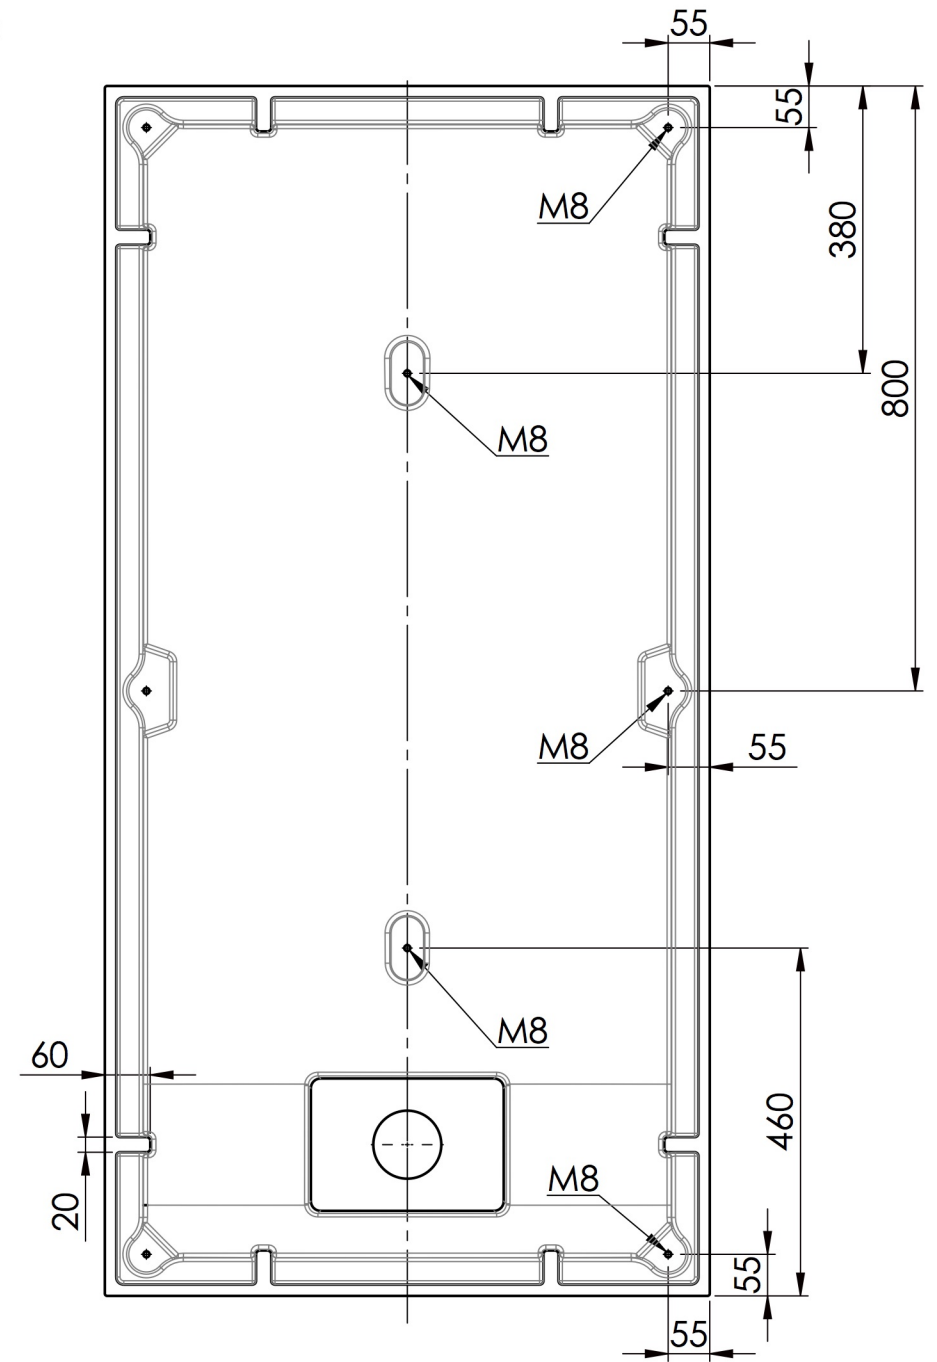

TOLERANCE: +3/-3 mm

Invisible edges  
Stone surface  
Bottom view - feet position

# RILIEVO 1600 x 800