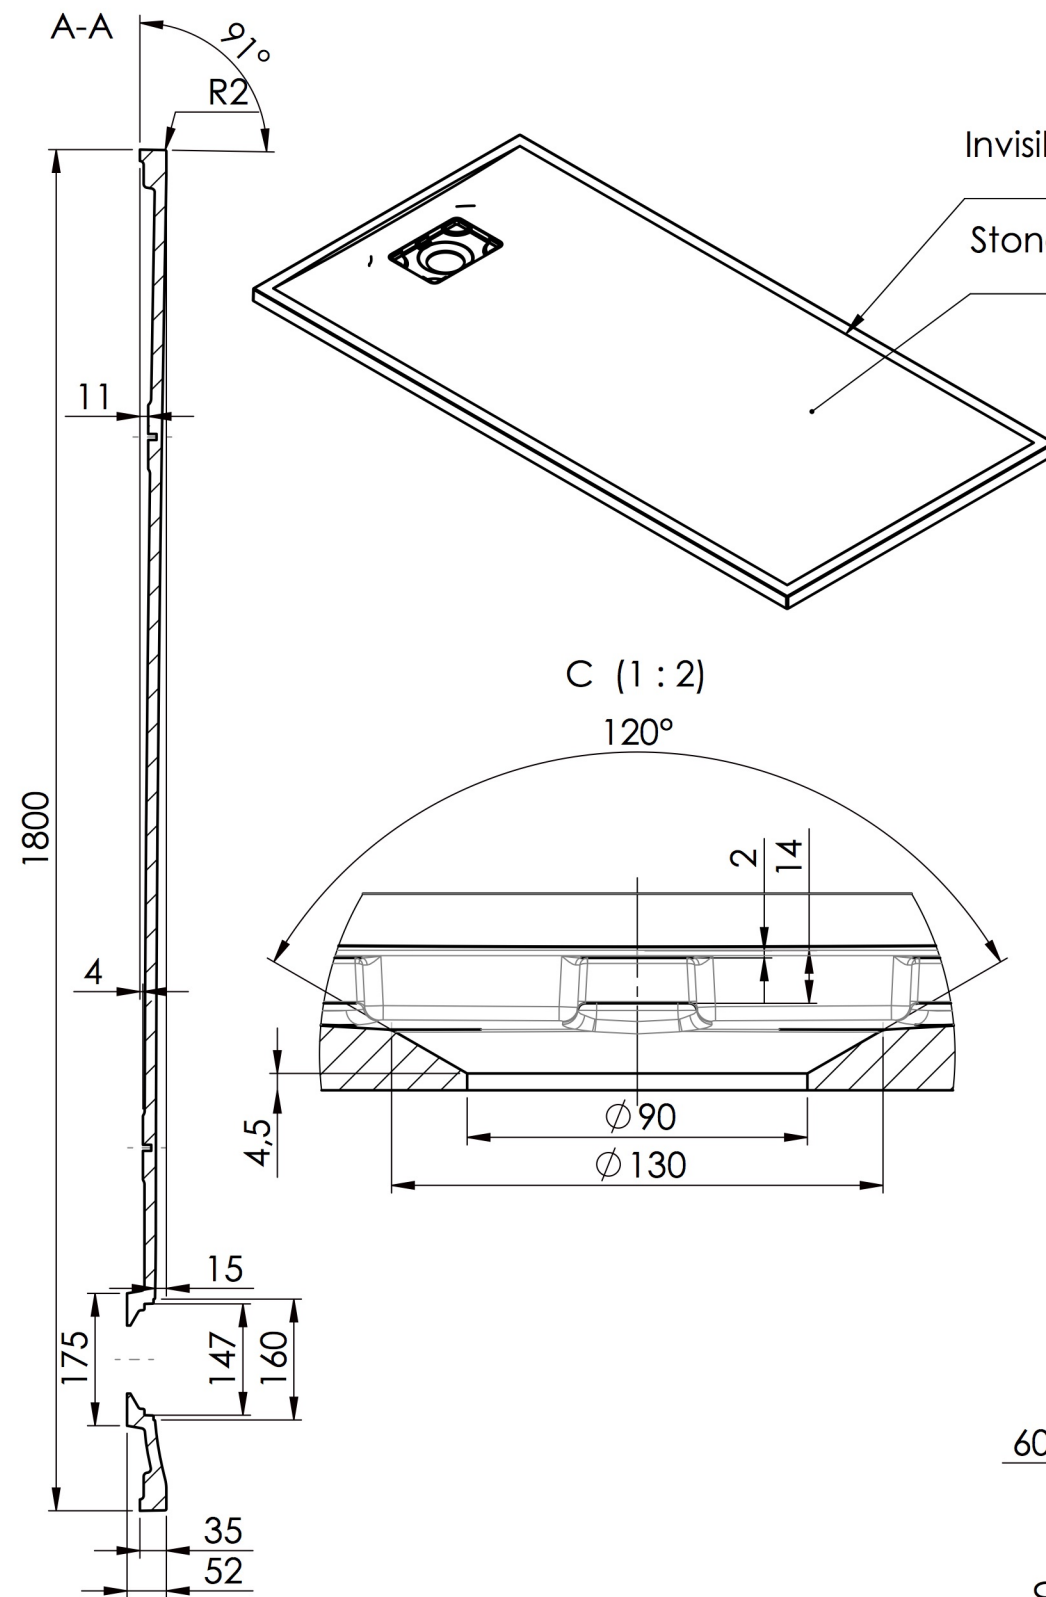

TOLERANCE: +3/-3 mm

Invisible edges

Stone surface

Bottom view - feet position

RILIEVO 1800 x 900