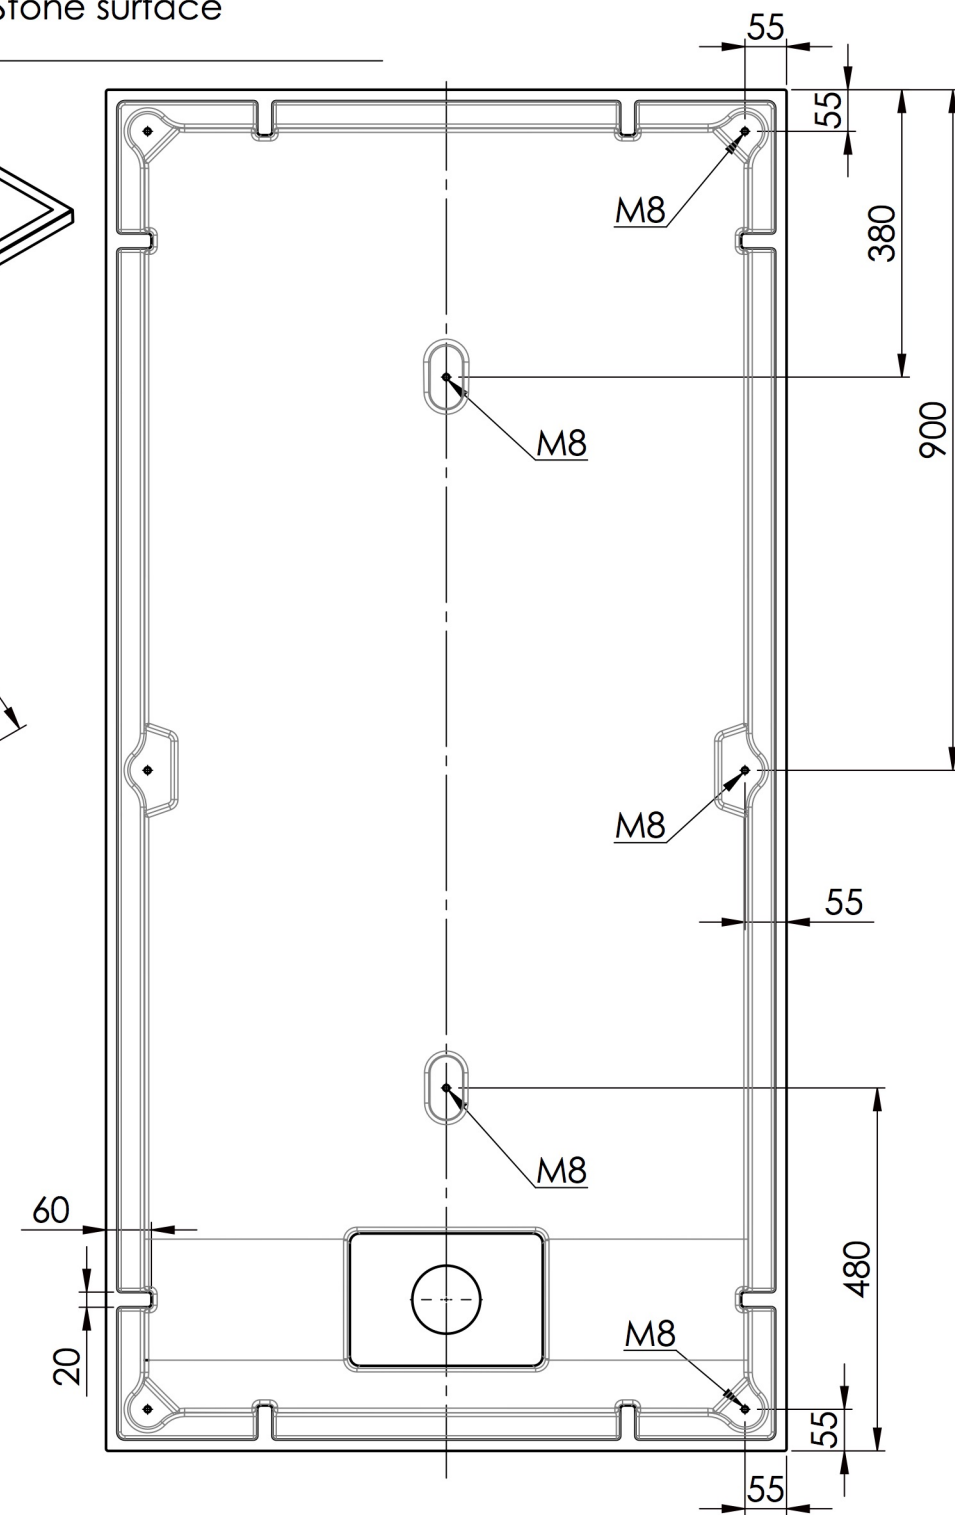

TOLERANCE: +3/-3 mm

Invisible edges

Stone surface

Bottom view - feet position

RILIEVO 1800 x 900