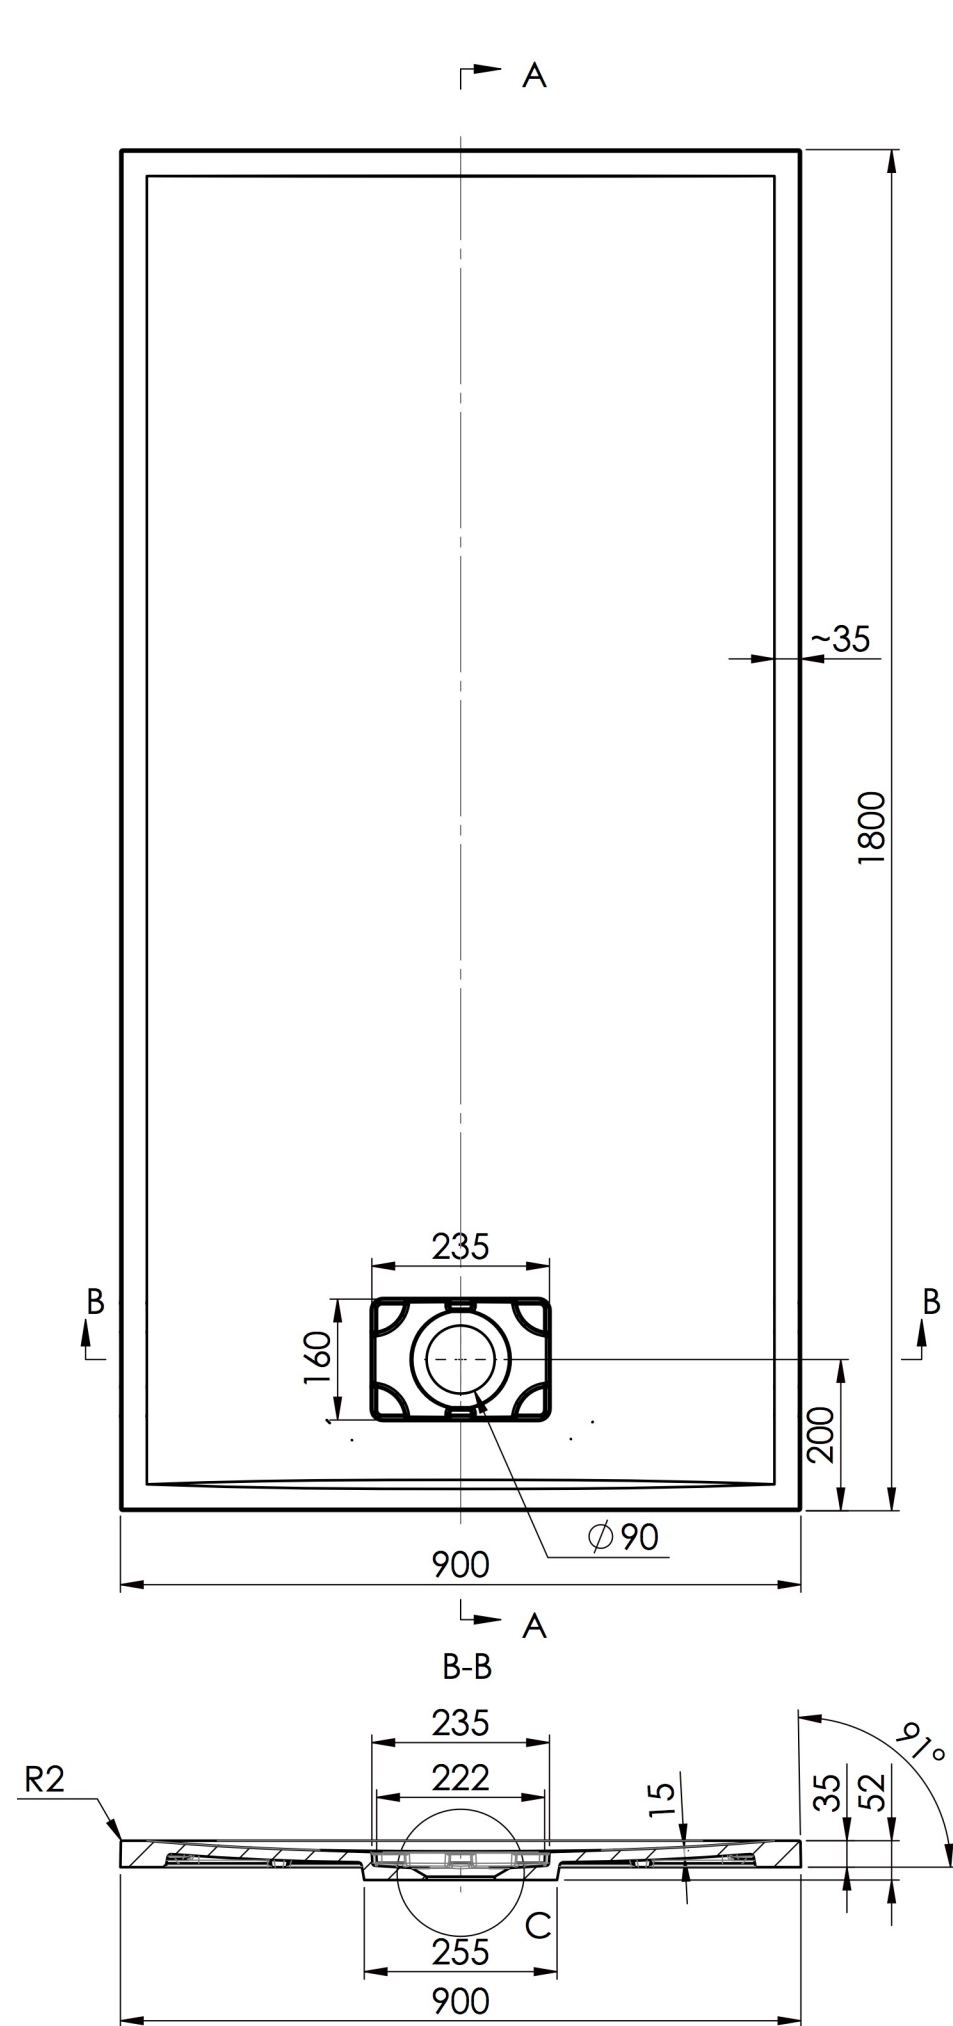

TOLERANCE: +3/-3 mm

Invisible edges

Stone surface

Bottom view - feet position

RILIEVO 1800 x 900