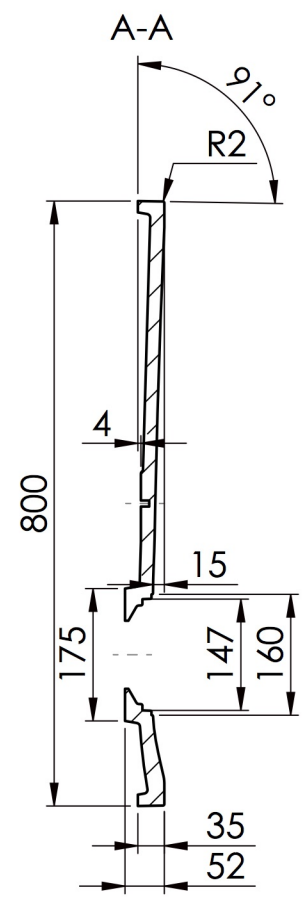

TOLERANCE: +3/-3 mm

Bottom view - feet position

RILIEVO 800 x 800