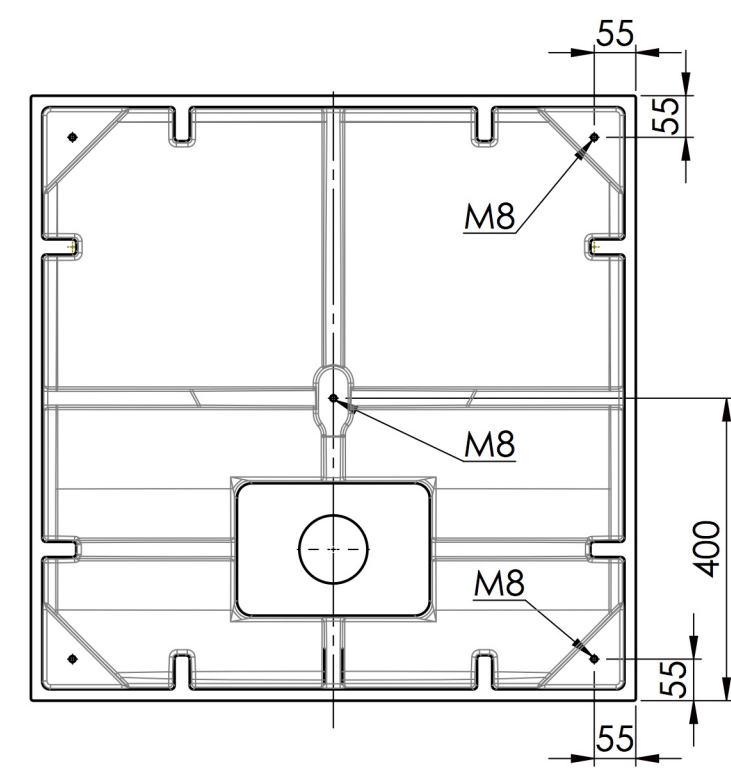

TOLERANCE: +3/-3 mm

Bottom view - feet position

RILIEVO 800 x 800