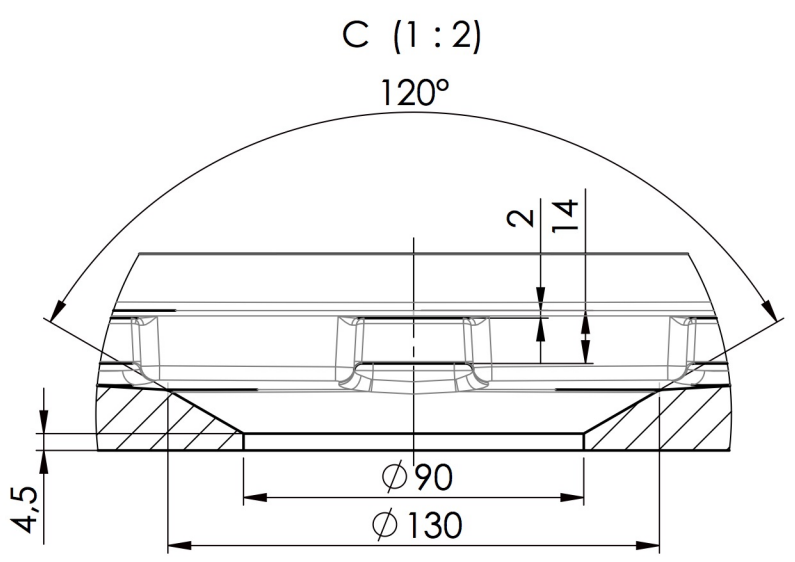

TOLERANCE: +3/-3 mm

Bottom view - feet position

RILIEVO 800 x 800