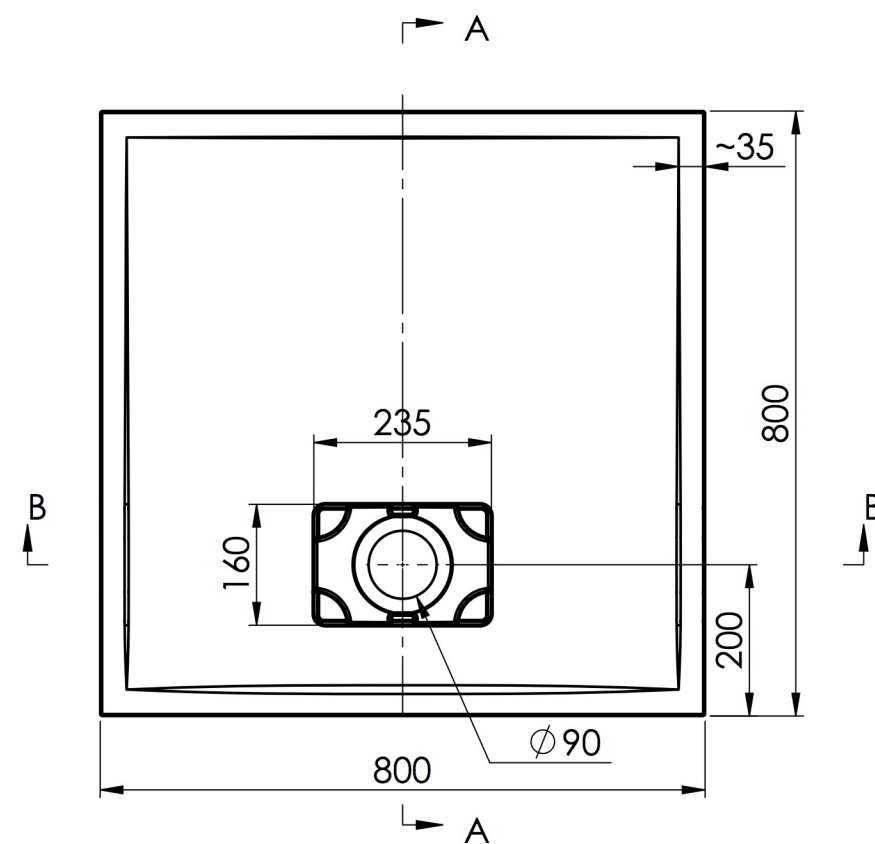

TOLERANCE: +3/-3 mm

Bottom view - feet position

RILIEVO 800 x 800