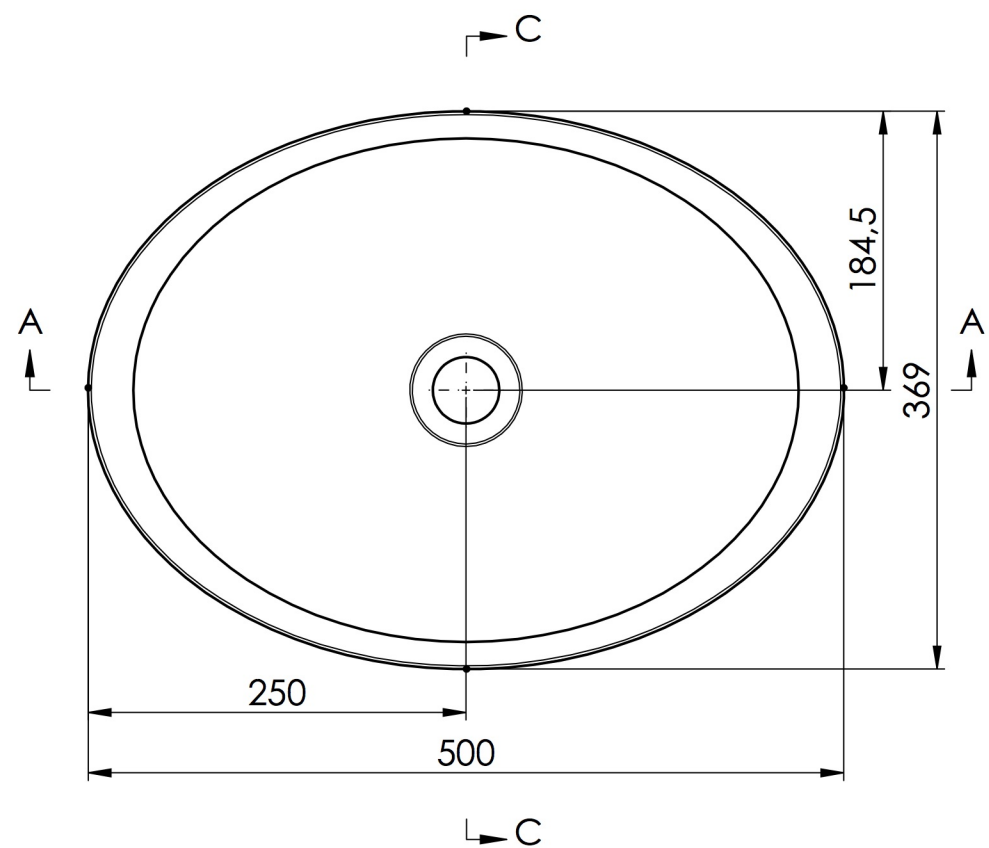

TOLERANCE: +3/-3 mm

STELLA oval 500 C