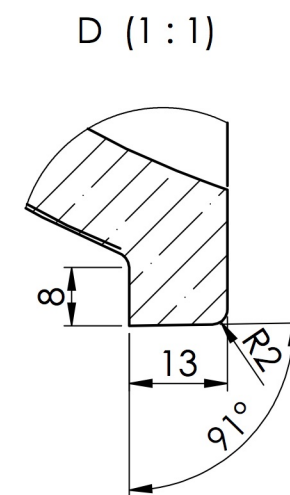

TOLERANCE: +3/-3 mm

STELLA oval 500 C