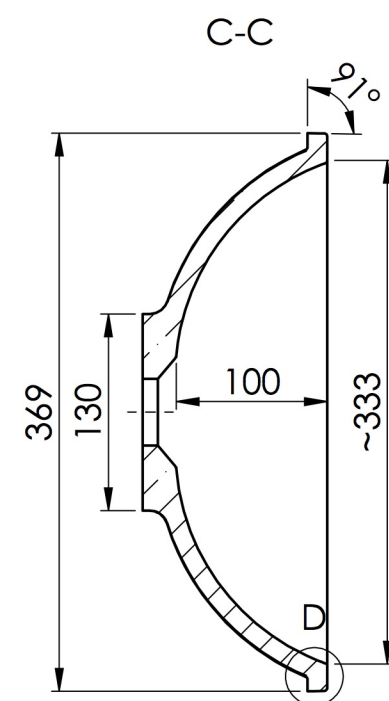

TOLERANCE: +3/-3 mm

STELLA oval 500 C